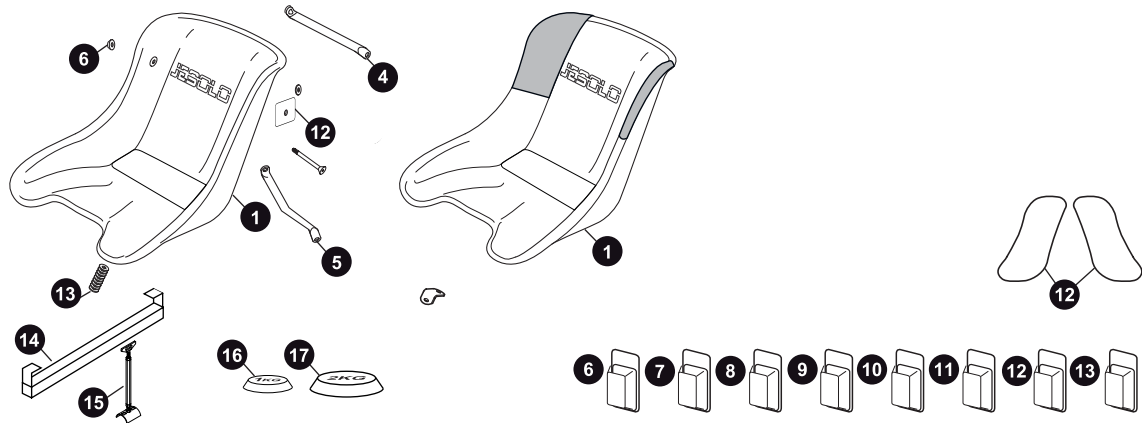

Sedile Seat

N°	Codice		Descrizione Articolo		Prezzo
1	9990000010790	B	Sedile Baby Kart	Baby kart seat	45,90
1	9990000005702	B	Sedile Mini Grigio	Gray mini seat	60,00
1	9990000009947	B	Sedile FA logo 1-2-3-4-5 fondo piatto	Seat FA logo 1-2-3-4-5 white background	70,00
1	9990000015894	B	Sedile imbottito jp1 logo 2015	Padded seat jp1 logo 2015	94,00
1	9990000014699	B	Sedile Jesolo grigio race 2015	Jesolo Gray race seat 2015	80,00
1	9990000010790	B	Sedile mini super soft	Super soft mini seat	70,00
1	9990000012753	B	Sedile F12 Super soft	Super soft F12 seat	83,00
1	9990000005413	B	Sedile H8 sf J2UI	Seat H8 sf J2UI	144,00

Supporti Sedile Seat Supports

N°	Codice		Descrizione Articolo		Prezzo
4	9990000003228	A	Supporto sedile tondo 280	Seat support 280	10,00
4	9990000008698	A	Supporto sedile tondo 300	Seat support 300	10,00
4	9990000017003	A	Supporto sedile tondo 320	Seat support 320	10,00
4	9990000017010	A	Supporto sedile tondo 340	Seat support 340	10,00
5	9990000016464	A	Supporto sedile storto	Storto seat support	10,00