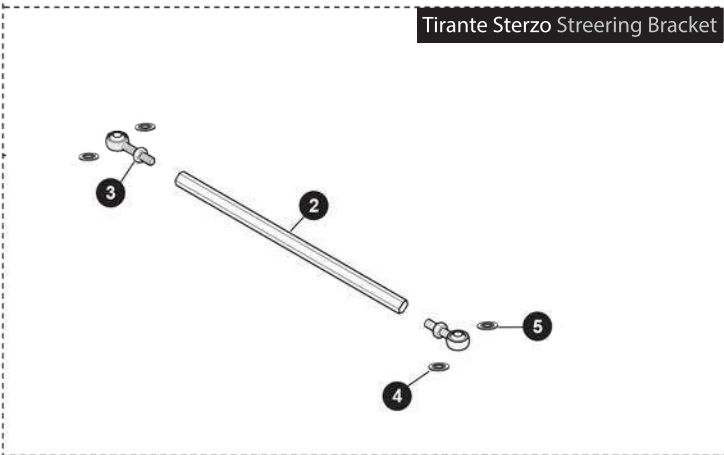

N°	Codice	Descrizione Articolo	Prezzo

Piantone Sterzo Column

1	9990000011469	A Piantone sterzo mini 435 mm	Steering column mini 435 mm	36,00
1	9990000011476	A Piantone sterzo OK - KZ 470 mm	Steering column 100/125 470 mm	40,00
9	9990000010264	A Piantone sterzo OK - KZ 510 mm	Steering column 100/125 470 mm	40,00
2	9990000011483	A Supporto nylon piantone	Nylon column support	4,17
2	9990000011490	A Supporto nylon piantone 100-125 2 fori	Nylon column support 100-125 2 holes	6,50
3	9990000002887	A Snodo sferico M8	Spheric M 8	10,83
4	9990000011506	A Anello ferma piantone	Column stop ring	4,17
5	9990000011513	A Seger x Uniball M 8 (22 mm)	Seegher for Uniball M 8 (22 mm)	0,50
6	9990000013074	A Kit spessore altezza fuselli 6 pz M8	Spindle height thickness kit 6 pcs M8	6,00
7	9990000013128	A Confezione dadi e rondelle M 8 10pz	Pack of nuts and washers M 8 10pcs	1,25
8	9990000013173	A Confezione vite a brugola 8 x 40 5 pz	Allen screw pack 8 x 40 5 pcs	1,50

Tirante Sterzo Steering Bracket

1	9990000011544	A Assieme tirante sterzo 255 - 265 nero	Steering bracket kit 255 - 265 black	30,00
1	9990000011551	A Assieme tirante sterzo 210 - 215 nero	Steering bracket kit 210 - 215 black	30,00
2	9990000009930	A Tirante sterzo 255 - 260 - 265	Steering bracket 255 - 260 - 265	9,00
2	9990000010271	A Tirante sterzo 200 - 205 - 210	Steering bracket 200 - 205 - 210	9,00
3	9990000002900	A Unibol sferico M 8 dx	Spheric M 8 right	10,83
3	9990000002894	A Unibol sferico M 8 sin	Spheric M 8 left	10,83
4	9990000011520	A Dado 8 M Dx	Nut M 8 right	0,25
4	9990000009558	A Dado 8 M Sin	Nut M 8 left	1,20
5	9990000013704	A Kit spessore altezza fusello M8	M8 spindle height thickness kit	6,00