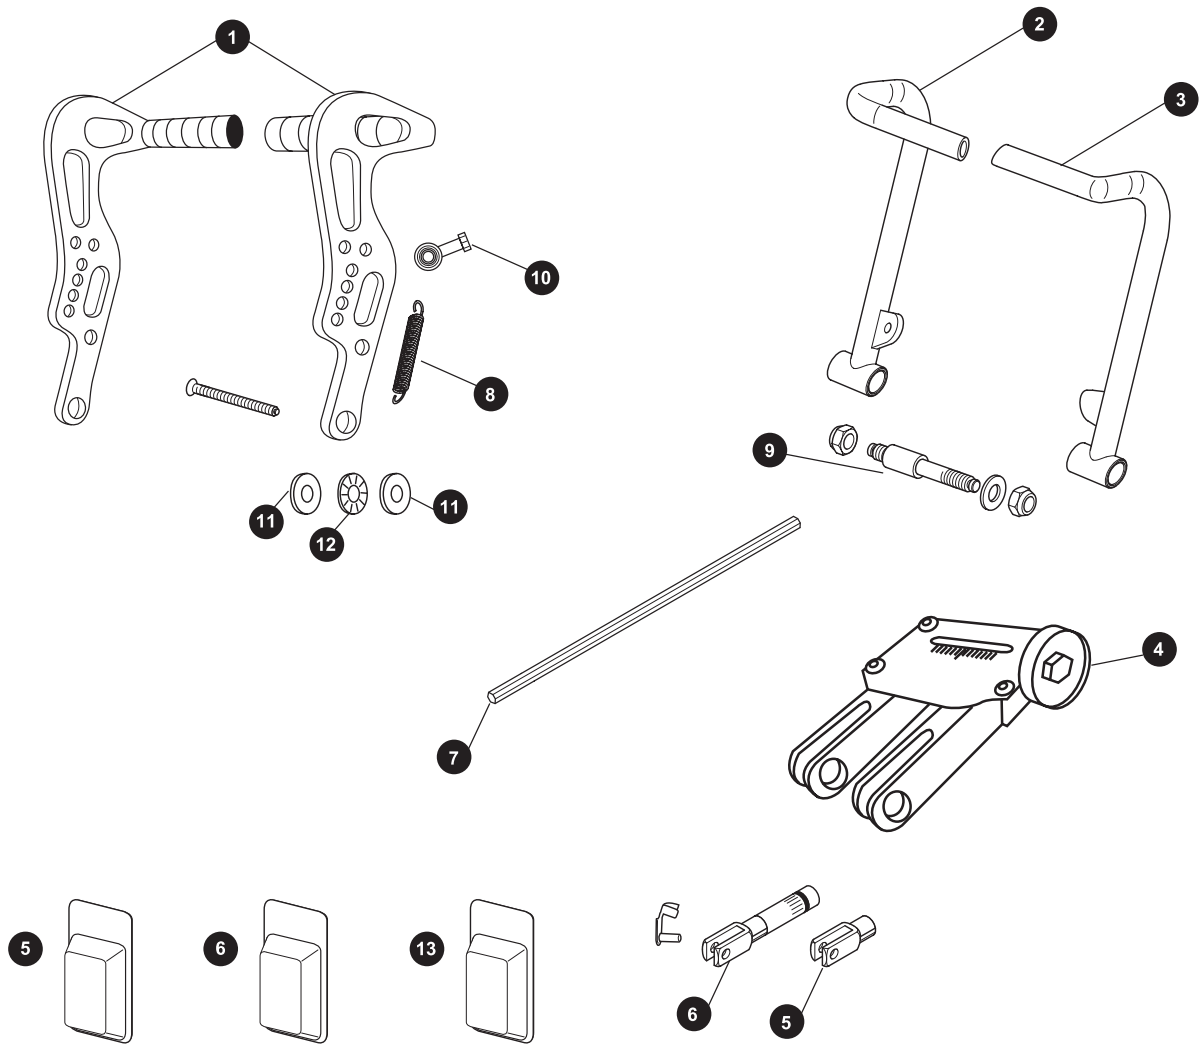

N°	Codice		Descrizione Articolo	Prezzo
1	9990000011032	B	JL Coppia pedali Jesolo tech JP1 + RAS JL Pair of Jesolo tech JP1 + RAS pedals	155,00
1	9990000019441	B	JL Coppia pedali jesolo tech mini + RAS JL Pair of jesolo tech mini + RAS pedals	145,00
2	9990000011766	B	Pedale freno KF/KZ Brake pedal KF/KZ	21,00
2	9990000011742	B	Pedale freno mini Brake pedal mini	19,00
2	9990000011759B	B	Pedale freno baby Brake pedal baby	19,00
3	9990000011759	B	Pedale acceleratore KF/KZ Gas pedal KF/KZ	21,00
3	9990000011735	B	Pedale acceleratore mini Gas pedal mini	19,00
3	9990000011735B	B	Pedale acceleratore baby Gas pedal baby	19,00
4	9990000011773	B	Ripartitore frenata 125 NEW Brake ripartition system 125	50,00
5	9990000011780	A	Forchetta + clips corta Fork + clips short	5,00
6	9990000011797	A	Forchetta + clips lunga Fork + clips long	5,00
7	9990000011803	A	Assieme asta tirante freno 100 Brake pulling bar 100	12,00
7	9990000011810	A	Assieme asta tirante freno 125 Brake pulling bar 125	8,00
8	9990000011827	A	Molla ritorno gas / freno Pedal spring	1,00
9	9990000016938	A	Kit coppia perno pedali ottone kit couple screws pedals brass	6,67
10	9990000014170	A	Uniball pedale M6 Uniball pedal M6	9,00
11	9990000014187	A	Rondella speciale (Ralla) Special washer (Fifth wheel)	2,50
12	9990000001156	A	Cuscinetto assiale Ø 8 Bearing Ø 8	6,00
13	9990000020003	A	Kit molla ritorno pedali 5 pz Pedal return spring kit 5 pcs	4,16