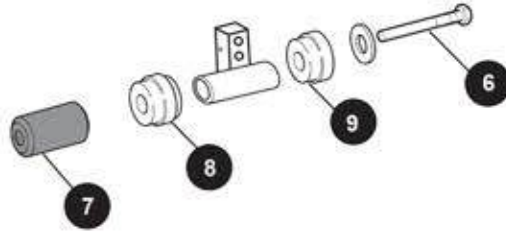

N°	Codice		Descrizione Articolo	Prezzo
1	9990000010288	A	Paraurti ant. superiore KG CIK Front bumper higher KG CIK	35,00
1	9990000027880	A	Paraurti mini alto MK 20 MK 20 mini high bumper	35,00
2	9990000013944	A	Paraurti anteriore CIK 2020 New Front bumper CIK 2020 New	25,00
2	9990000013951	A	Paraurti anteriore basso KG CIK Low front bumper KG CIK	24,50
2	9990000027873	A	Paraurti MINI BASSO MK 20 MINI LOW MK 20 bumper	18,50
6	9990000008780	A	Vite paraurti 10 x130 opportunity Vite paraurti 10 x130 opportunity	1,25
6	9990000019328	A	Vite paraurti 10 x150 opportunity Vite paraurti 10 x150 opportunity	1,25
7	9990000017669	A	Gommino paraurti 28 mm Bumper rubber 28 mm	3,00
7	9990000008605	A	Gommino paraurti 30 mm Bumper rubber 30 mm	3,00
7	9990000008599	A	Gommino paraurti 32 mm Bumper rubber 32 mm	3,00
8	9990000019380	A	Boccola fissaggio paraurti tubo 28 Tube wall fixing lock 28	4,20
8	9990000014408	A	Boccola fissaggio paraurti tubo 30 Tube wall fixing lock 30	4,20
8	9990000019205	A	Boccola fissaggio paraurti tubo 32 Tube wall fixing lock 32	4,20
9	9990000014415	A	Boccola piccola paraurti posteriore Small rear bumper bush	4,00
12	9990000006069	A	Morsetto Plastica CIK CIK Plastic Clamp	8,00
13	9990000013852	A	Coppia Ganci CIK Pair of CIK Hooks	24,00