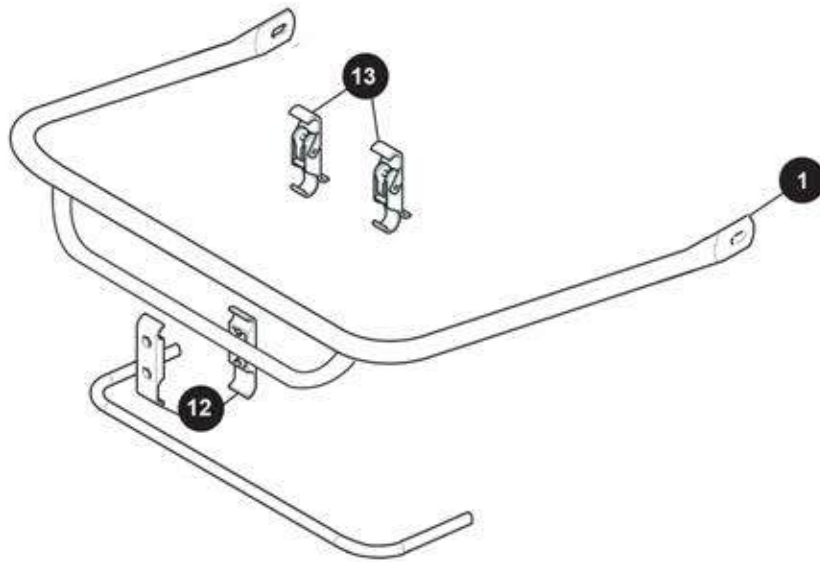

N°	Codice		Descrizione Articolo	Prezzo
1	9990000010288	A	Paraurti ant. superiore KG CIK Front bumper higher KG CIK	35,00
1	9990000027880	A	Paraurti mini alto MK 20 MK 20 mini high bumper	35,00
2	9990000013944	A	Paraurti anteriore CIK 2020 New Front bumper CIK 2020 New	25,00
2	9990000013951	A	Paraurti anteriore basso KG CIK Low front bumper KG CIK	24,50
2	9990000027873	A	Paraurti MINI BASSO MK 20 MINI LOW MK 20 bumper	18,50
6	9990000008780	A	Vite paraurti 10 x130 opportunity Vite paraurti 10 x130 opportunity	1,25
6	9990000019328	A	Vite paraurti 10 x150 opportunity Vite paraurti 10 x150 opportunity	1,25
7	9990000017669	A	Gommino paraurti 28 mm Bumper rubber 28 mm	3,00
7	9990000008605	A	Gommino paraurti 30 mm Bumper rubber 30 mm	3,00
7	9990000008599	A	Gommino paraurti 32 mm Bumper rubber 32 mm	3,00
8	9990000019380	A	Boccola fissaggio paraurti tubo 28 Tube wall fixing lock 28	4,20
8	9990000014408	A	Boccola fissaggio paraurti tubo 30 Tube wall fixing lock 30	4,20
8	9990000019205	A	Boccola fissaggio paraurti tubo 32 Tube wall fixing lock 32	4,20
9	9990000014415	A	Boccola piccola paraurti posteriore Small rear bumper bush	4,00
12	9990000006069	A	Morsetto Plastica CIK CIK Plastic Clamp	8,00
13	9990000013852	A	Coppia Ganci CIK Pair of CIK Hooks	24,00