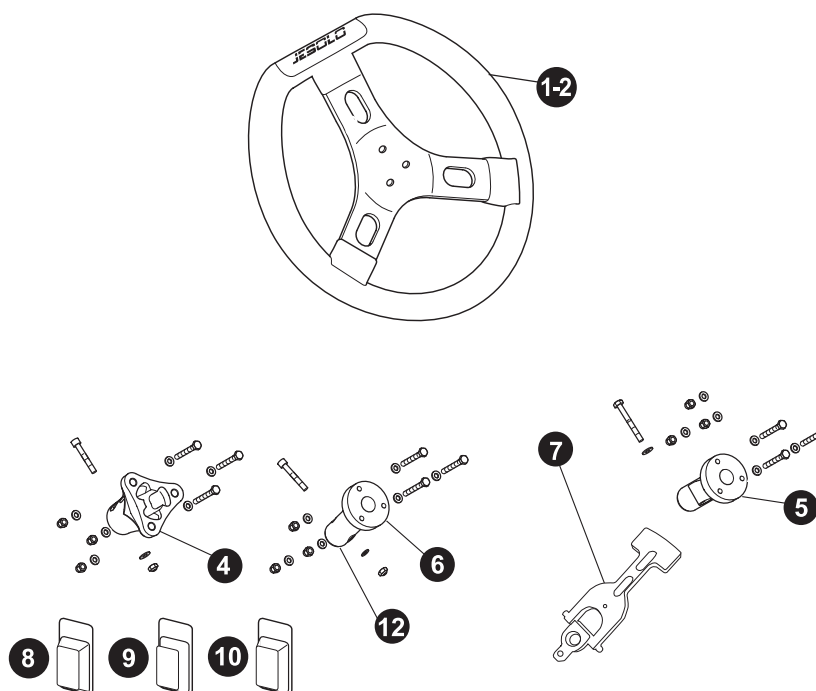

14 VOLANTE STEERING WHEEL

N°	Codice	Descrizione Articolo	Prezzo

VOLANTE Steering Wheel

1	9990000013067	B Volante T 320 Jesolo razza nera NEW	Steering wheel T 320 Jesolo Black NEW	115,00
2	9990000003020	B Volante T 320 Jesolo razza nera Ergonomico	Steering wheel T 320 Jesolo Black Ergonomic	85,00
2	9990000028801	B Volante T 340 Jesolo 4 R	T 340 Jesolo 4 R steering wheel	140,00
4	9990000010349	A Volante T 340 Jesolo KF	T 340 Jesolo KF steering wheel	15,00
5	9990000011834	A Sup. Volante alluminio nero KZ	Upper KZ black aluminum steering wheel	18,00
6	9990000011841	A Sup. Volante alluminio nero KF inclinato	Upper inclined KZ black aluminum steering wheel	25,00
6	9990000017058	A Sup. Volante alluminio nero KZ inclinato	Upper inclined KZ black aluminum steering wheel	25,00
7	9990000011858	A JL Leva Frizione Completa	JL Complete Clutch Lever	86,00
8	9990000006014	A Kit rondelle svasate 6 pz	Countersunk washer kit 6 pcs	6,00
9	9990000013258	A Kit viti svasate 6x30 10 pz	Countersunk screw kit 6x30 10 pcs	1,25
10	9990000013111	A Confezione dadi rondelle M6 - 10 pz	Pack of M6 nuts and washers - 10 pcs	1,25
12	9990000018475	A Supporto volante plastica 100	Plastic steering wheel support black 100	6,00

Piantone Sterzo Steering Collumn